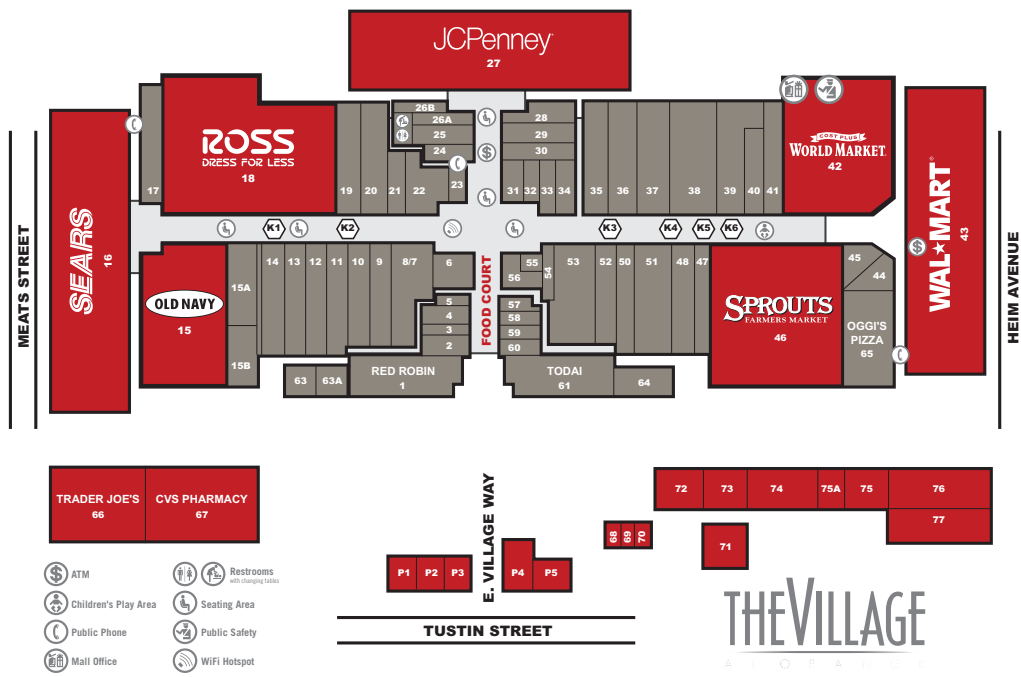

Real life, real simple, real shopping...

NAME	LOCATION	NAME	LOCATION	NAME	LOCATION	NAME	LOCATION	NAME	LOCATION
DEPARTMENT STORES		Fashion Q	39	Fuji Grill	69	CVS/Pharmacy	67	Key Jewelers	6
JCPenney	27	Melissa Bleu	38	Jamba Juice	P2	Fantastic Sams	75a	Watchland Repair & Service	K3
Ross Dress for Less	18	My Fresh Tees	K2	McDonald's (Inside Walmart)	43	Ganesa Threading & Beauty	40	PET'S & SUPPLIES	
Sears	16	Old Navy	15	Mongolian Grill	3	GNC	29	The Pet Pantry	36
Walmart	43	PacSun	7	Rubio's Baja Grill	68	JCPenney Styling Salon	27	RESTAURANTS	
ACCESSORIES & SHOES		Runway 7	11	Saladworks	63A	Lee Nail Spa	28	Famous Dave's BBQ	P5
Active Ride Shop	63	Wet Seal	35	Sbarros Pizza	58	Luxury Perfumes	26A	Oggi's Pizza & Brewing Co.	65
Brighton, at The Corral Western Wear	47	CARDS, GIFTS & TOYS		Soularcup Frozen Yogurt	32	Oriental Relaxing Station	12	Olive Garden	71
Claire's	54	Hallmark	19	Subway	57	Paul's Products	37	Panera Bread	P4
Corral Western Wear, The	47	Knife Gallery & Gifts	50	FOOD COURT		QT Nails & Spa	K1	Red Robin	1
Exotic Shoes	15A	Now & Again	40	Busy Bee Oriental Food	2	Quality Beauty Supply	25	Saladworks	63A
Famous Footwear	13	Party City	77	DQ Grill & Chill	60	Regis Salons	30	Todai	61
Paul's Products	36	Sanrio	34	Fill-Am BBQ Grill	59	VIP Family Haircuts & Nails	44	SERVICES	
Payless ShoeSource	14	Things Remembered	K5	Mongolian Grill	3	HOME FURNISHINGS		AAA Gold Exchange	45
SAS Shoes	72	Tokyo Lifestyle	52	Sbarros Pizza	58	Bally Furniture	51	CVS/Pharmacy	67
Weiman Shoes	41	ELECTRONICS & ENTERTAINMENT		Subway	57	Cloud 9	48	Ganesa Threading & Beauty	40
Xcent Shoes	9	Cell Planet	K3	GOURMET & SPECIALTY FOOD		Cost Plus World Market	42	J & C Creative Jewelry and Watch Repair	26B
APPAREL MEN'S		GameStop	40	Auntie Anne's	24	JCPenney	27	JCPenney Portrait Studio	27
Active Ride Shop	63	MetroPCS	K4	Coffee Bean & Tea Leaf	P3	Knife Gallery & Cutlery	50	JMJ Jewelers	31
Corral Western Wear, The	47	Radio Shack	73	Cost Plus World Market	42	Now & Again	40	Knife Gallery & Cutlery	50
My Fresh Tees	K2	Sprint	21	Hickory Farms	20	Sears	16	Management Office	M
Old Navy	15	Verizon Wireless	64	Jamba Juice	P2	Tuesday Morning	76	Optometrist - Dr. James C. Eddleman, Jr. (Inside Walmart)	43
PacSun	7	FAST SERVICE EATERIES		Mrs. Field's Cookies	55	Walmart	43	Paul's Products	37
Sports Treasures	10	Auntie Anne's	24	Sue's Candies	33	JEWELRY		Sears Automotive	16
APPAREL, WOMEN'S & CHILDREN'S		Busy Bee Oriental Food	2	Soularcup Frozen Yogurt	32	Daniel's Jewelers	56	Sears Optical	16
Active Ride Shop	63	Chipotle	P1	Sprouts Farmers Market	46	Don Roberto Jewelers	23	Sears Portrait Studio	16
Brighton, at The Corral Western Wear	47	Coffee Bean & Tea Leaf	P3	Trader Joe's	66	J & C Creative Jewelry and Watch Repair	26B	Walmart Pharmacy	43
Corral Western Wear, The	47	Famous Dave's BBQ Fatburger	P5	Wine Exchange	74	JMJ Jewelers	31	Watchland Repair & Service	K3
		Fill-Am BBQ Grill	59	HEALTH & BEAUTY					
				Bath & Body Works	22				